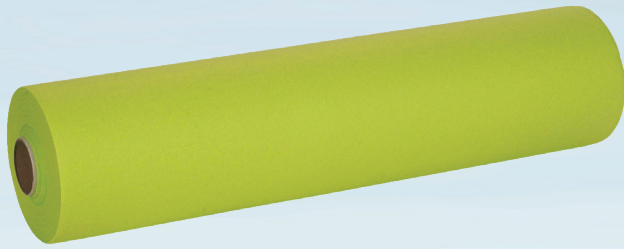

Product Main Number 121152

ABENA Gastro

Table runner, ABENA Gastro, 2400x40cm, spring green, airlaid, perforated every 1,2 m

- ✓ Long-lasting
- ✓ Falls beautifully
- ✓ Soft, smooth and weighty
- ✓ Extraordinary durability

Product Description

Create a beautiful contrast in your table setting by combining your tablecloth with ABENA table runners in all kinds of beautiful colours. The table runner is made of Airlaid fabric, which ensures you get a durable and quality product.

Specifications

Base name	Table runner
Brand	ABENA
Sub-Brand	Gastro
Secondary color	Spring green
Perforation	Perforated every 1,2 m
Material	Airlaid
Length/depth	2400 cm
Width	40 cm
Thickness	55 g/m2
Certificates	Food contact materials. PEFC.
Directives, regulations and acts	(EC) No 1935/2004, (EC) No 2023/2006, BEK nr 681 af 25/05/2020
Storage Instructions	Store clean and dry.
Product Disposal Instructions	Can be disposed of with normal household waste sorted according to local regulations.
Packaging Disposal Instructions	Can be recycled or incinerated.