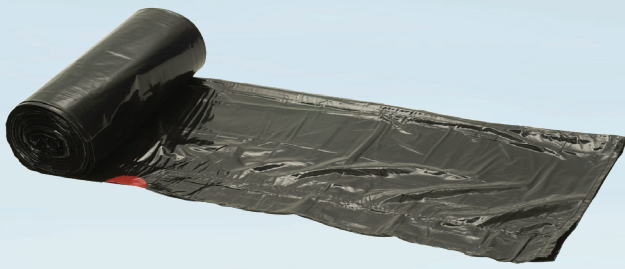

Product Main Number 1949

ABENA Poly-Line

Drawstring sack, ABENA Poly-Line Supersæk, 100 l, black, LLDPE/virgin, 72x104cm

- ✓ With drawstrings
- ✓ Approved for food
- ✓ For all types of food
- ✓ 100% odorless
- ✓ Double bottom sealing
- ✓ Minimized plastic consumption
- ✓ Environmentally friendly
- ✓ Suitable for mixed waste

Product Description

The best raw material quality and the special production method for the Supersæk allow a reduction in thickness of up to 50% without compromising on quality and strength. The supersæk is approved for food and therefore suitable for all types of food. The sack is 100% odorless and a strong double bottom sealing protects against leakage. The sack has practical drawstrings and is suitable for collecting mixed waste.

Specifications

Base name	Drawstring sack
Brand	ABENA
Sub-Brand	Poly-Line Supersæk
Colour	Black
Features	72x104cm
Material	LLDPE, virgin
Length/depth	104 cm
Width	72 cm
Volume, Net	100 l
Thickness	30 micron
Roll width	18
Waste type	Medium
Certificates	Food contact materials.
Directives, regulations and acts	(EU) No 10/2011, (EC) No 1935/2004, (EC) No 2023/2006, BEK nr 681 af 25/05/2020, (EC) 1907/2006
Safety Instructions And Warnings	Keep out of reach of children.
Product Disposal Instructions	Can be disposed of with normal household waste sorted according to local regulations.
Packaging Disposal Instructions	Can be recycled or incinerated.

Packaging data

Unit	Contains	Length	Width	Height	EAN
cil	18 rl	38.7 cm	20.5 cm	20.8 cm	5703538024337
rl	10 pcs				5703538024320

The glass fork symbol guarantees that products have been tested in accordance with European legislation and approved for food contact. The symbol is mandatory on products used for food contact.